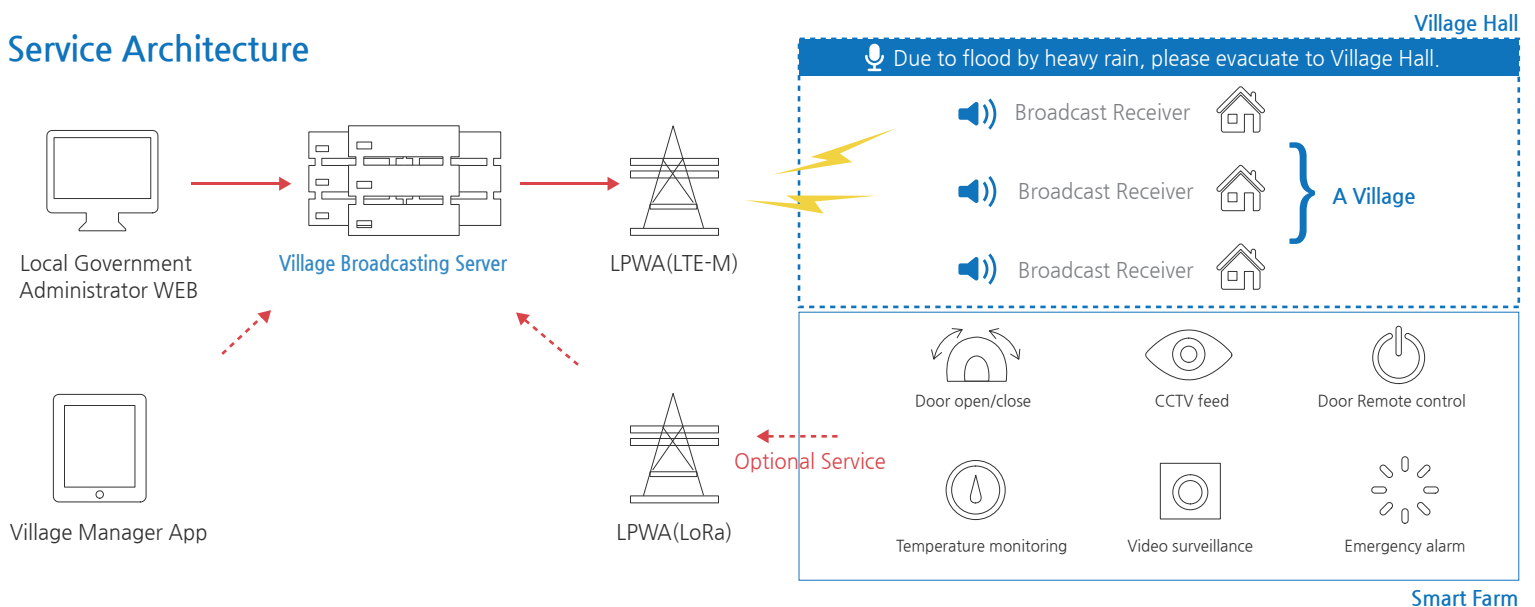

Smart IoT Village Broadcasting Service

over LPWA Network

Service Overview

Effective broadcasting service for local area or village through Broadcast Receiver at home for emergency and other various public notifications

Requirements from Current Broadcasting System

- **Broadcasting by Trumpet Speaker:** many communicability issues such as dead spot, echo, howling, invasion of privacy
- **Wired individual broadcasting:** : difficulty in landline installation, voice loss during long distance transmission
- **Broadcasting by Mobile phone:** communication fee

Service Architecture