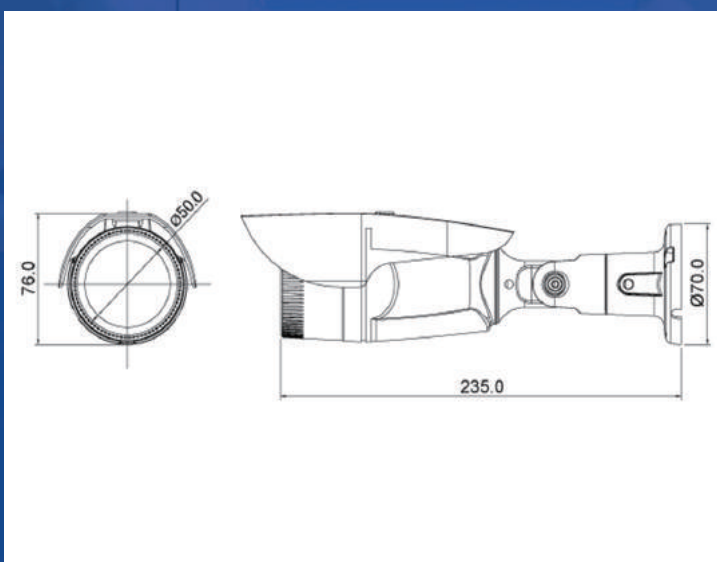

# 2M Bundle IR Bullet

FW7902-FEF

## Key Features

1/2.8" 2.48M PS CMOS sensor  
 Max. 30fps @ 2M (1920x1080)  
 Dual stream (H.264, M-JPEG)  
 ONVIF standard

Powered by AllLink™  
 Plug & Play - No port forwarding, no DDNS configuration  
 Cost Saving - Maximized P2P connectivity  
 Security - 2-step authentication, E2E encryption  
 Video Quality Assurance - FluX technology

## Dimensions