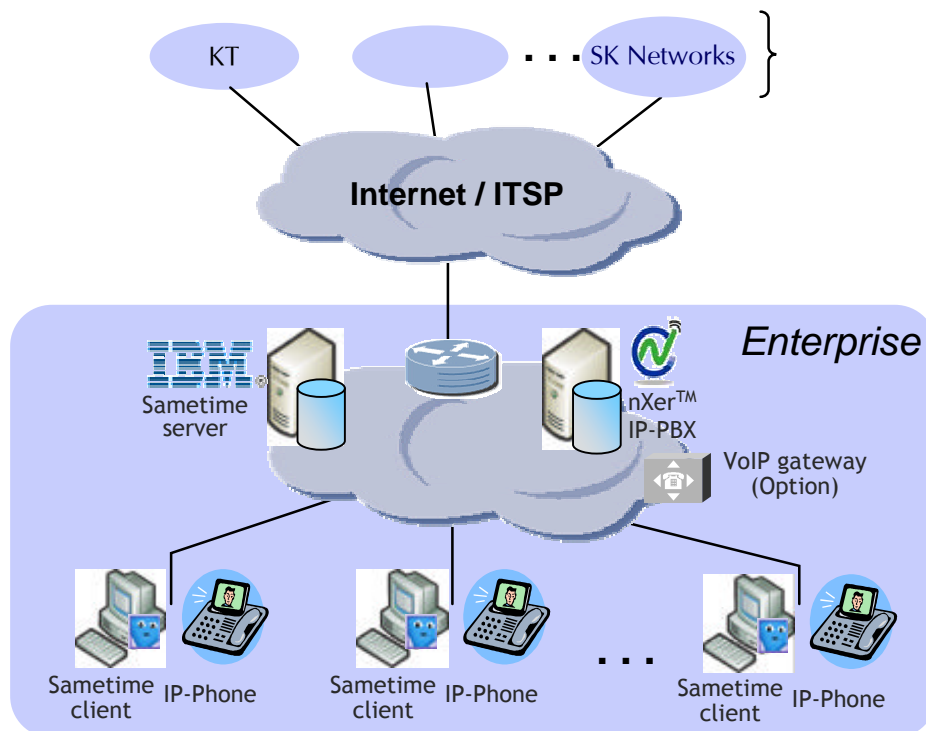

# IBM Sametime nXer™ IP-PBX

IP-Telephony Seamless

- ❖ NOCI (Nable Open Client Interface)
- ❖ SIP (Session Initiation Protocol)

## nXer™

- ❖ Click-to-Call
  - Click
  - Sametime, Phone book, Call log
- ❖ Drag and Call
  - Application Drag
  - IBM Lotus, Microsoft Office, Web page, E-mail, Application
- ❖ Soft-phone
  - IP
  - USB
- ❖ Call Log
  - IP-PBX
- ❖ Phone Book
  - Sametime IP-PBX
- ❖ IP-PBX
  - Sametime IP-PBX가 ( : Transfer, 3-Way conference, Pick-up, Voice mail ) 가
  - Sametime IP-PBX ( : DND )