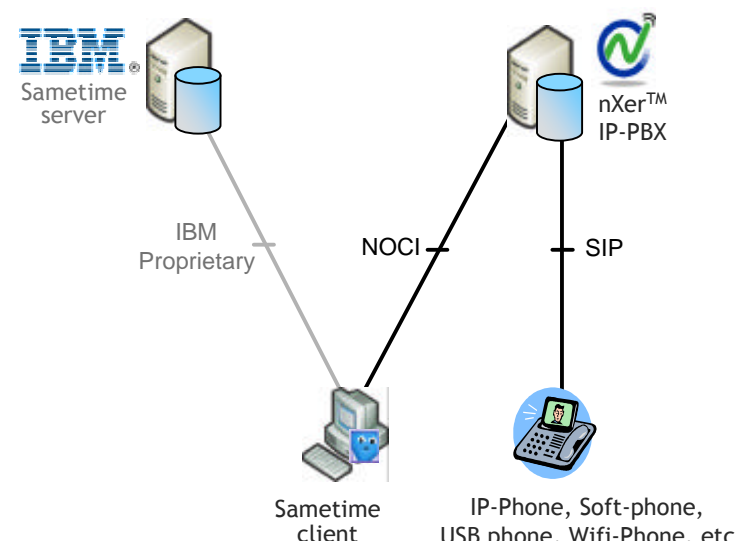

# IBM Sametime nXer™ IP-PBX

IP-Telephony Seamless

- ❖ NOCI (Nable Open Client Interface)
- ❖ SIP (Session Initiation Protocol)

## nXer™

- ❖ Click-to-Call
  - Click
  - Sametime, Phone book, Call log
- ❖ Drag and Call
  - Application Drag
  - IBM Lotus, Microsoft Office, Web page, E-mail, Application
- ❖ Soft-phone
  - IP
  - USB
- ❖ Call Log
  - IP-PBX
- ❖ Phone Book
  - Sametime IP-PBX
- ❖ IP-PBX
  - Sametime IP-PBX가 ( : Transfer, 3-Way conference, Pick-up, Voice mail ) 가
  - Sametime IP-PBX ( : DND )